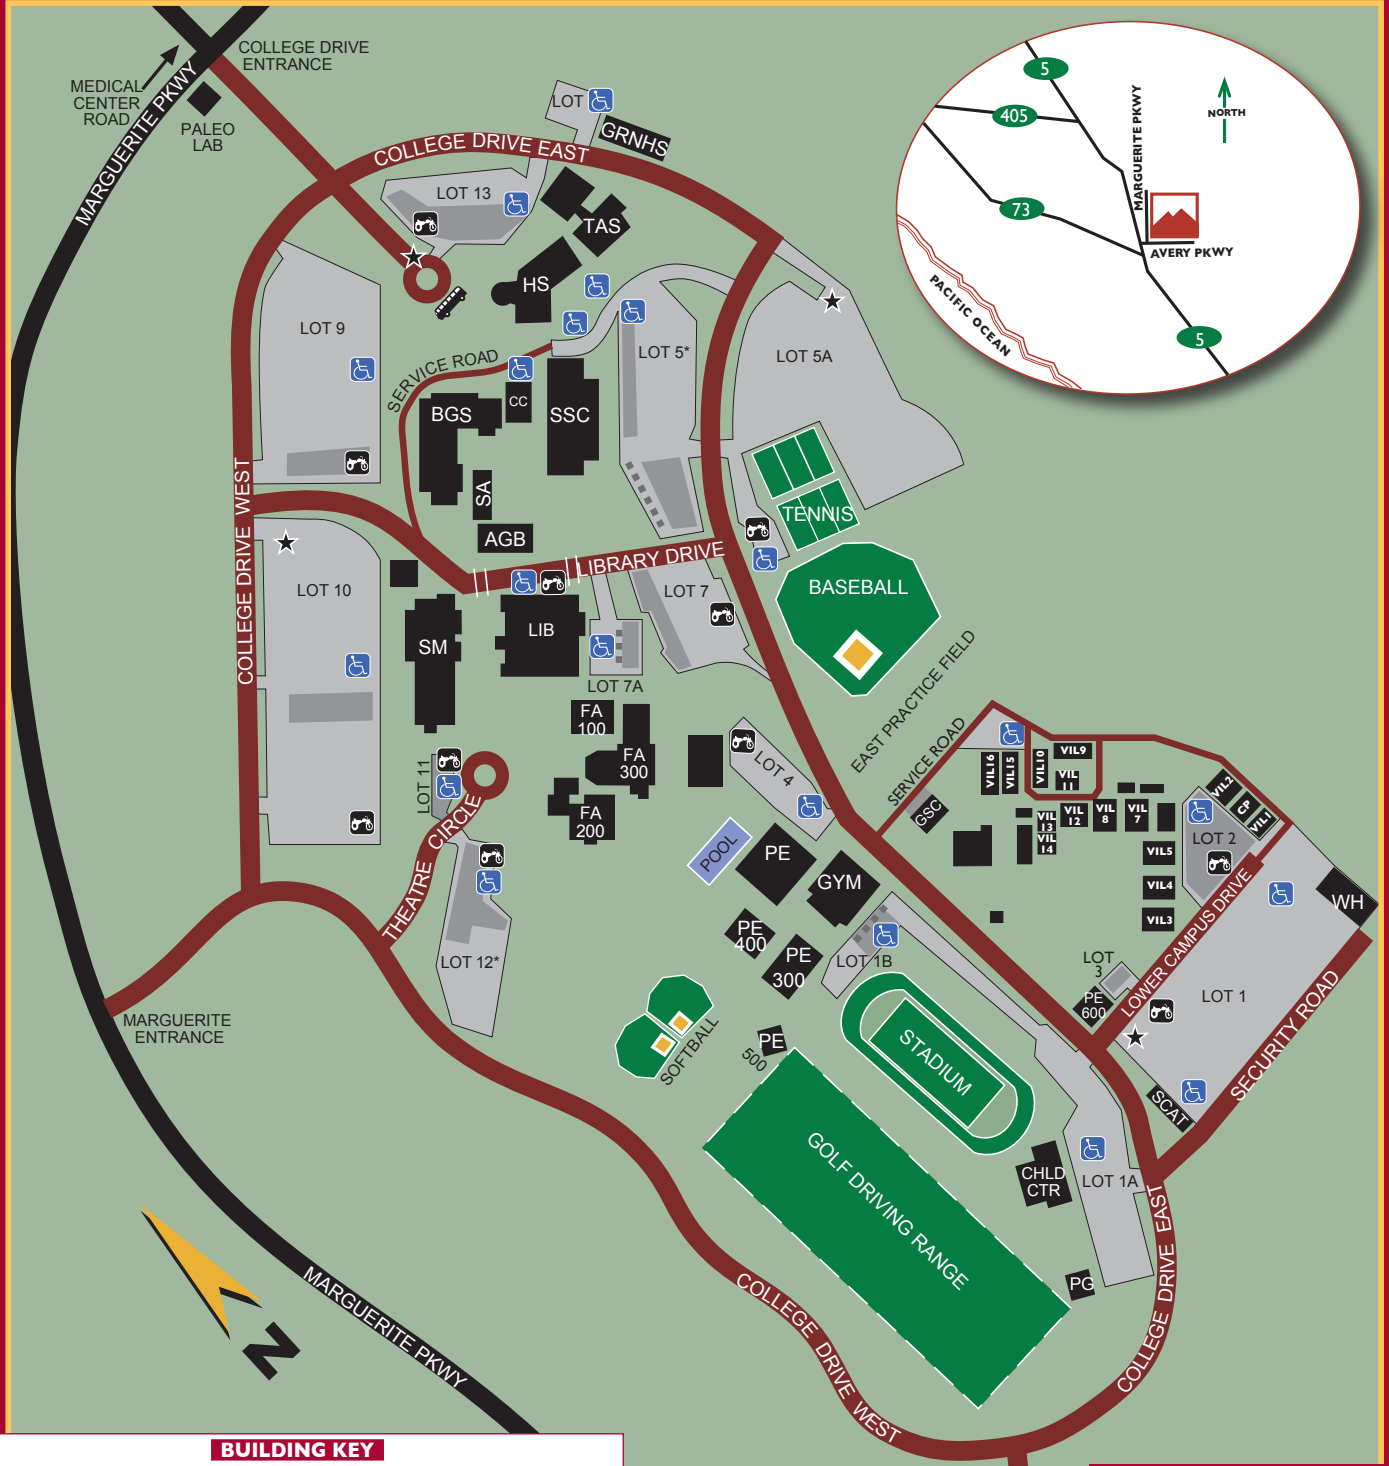

Saddleback College Campus Map

BUILDING KEY

AGB..... Administration & Governance Building	PE..... Physical Education
BGS..... Business/General Studies	PG..... Public Golf
CC..... Classroom Complex	SA..... Special Annex
CHLD CTR... Child Dev. Center	SCATC..... Saddleback College Advanced Technology Center
CP..... Campus Police	SM..... Science & Mathematics
FA..... Fine Arts Complex	SSC..... Student Services Center
GRNHS..... Horticulture Greenhouse	TAS..... Technology & Applied Sci.
GSC..... Gaucho Strength Center	VIL..... "Village" Classrooms
HS..... Health Sciences	WH..... Warehouse
LIB..... Library	

★	DAILY PARKING PERMIT DISPENSER (\$2.00/DAY)
♿	HANDICAPPED PARKING
🏍	MOTORCYCLE PARKING
---	METERED PARKING
■	STAFF PARKING*
🚌	BUS STOP

*** EVENING PARKING**
 Lot 12 and the south end of Lot 5 are open to students with current parking permits Monday - Thursday after 5 p.m.