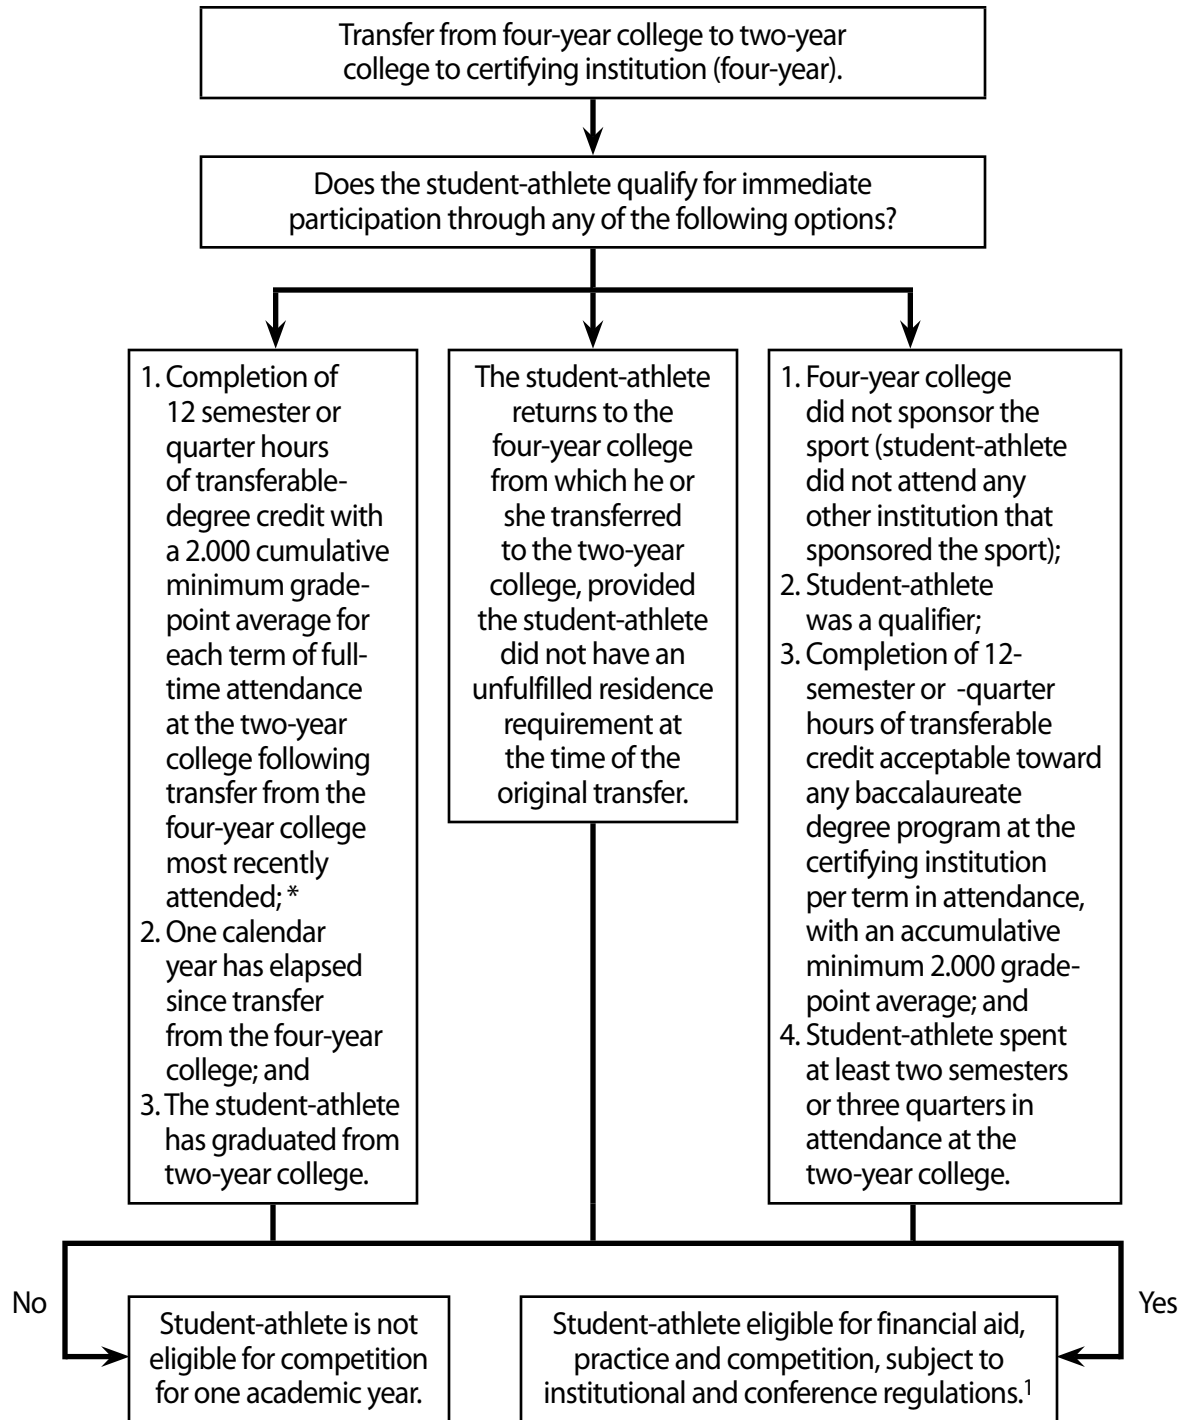

**FIGURE 14-6**  
**Academic Requirements for "4-2-4" College**  
**Transfer Students**

Notes 1: There are additional requirements set forth in Bylaw 14.4.3 that can affect the eligibility of transfer students.

2: A midyear basketball transfer may not compete until the following academic year.

\*See Bylaw 14.5.4.5.3.2