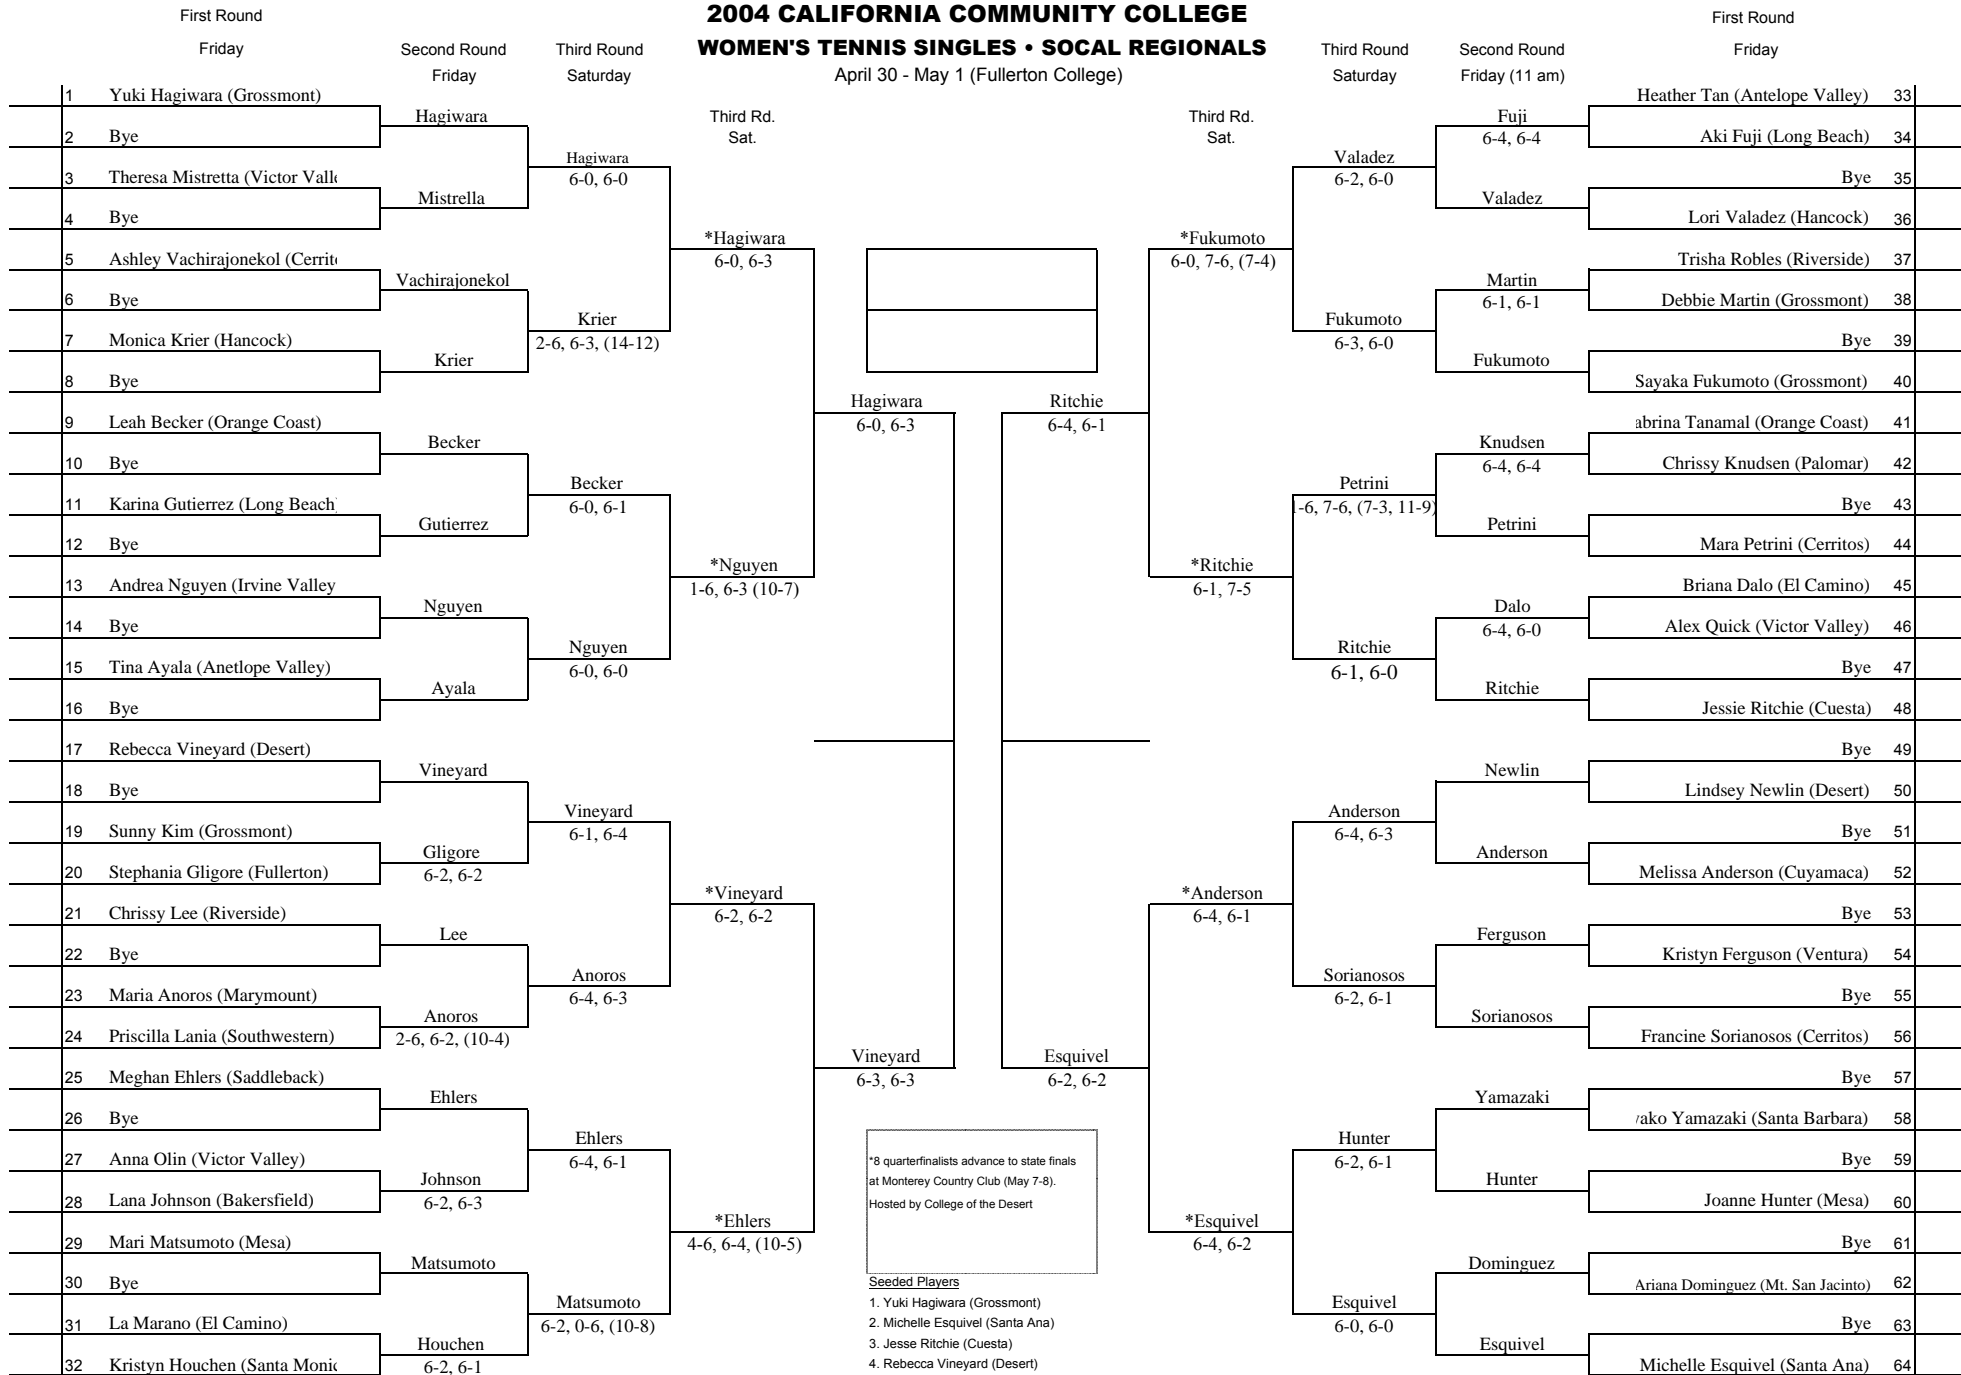

2004 CALIFORNIA COMMUNITY COLLEGE WOMEN'S TENNIS SINGLES • SOCAL REGIONALS

April 30 - May 1 (Fullerton College)

*8 quarterfinalists advance to state finals at Monterey Country Club (May 7-8).
Hosted by College of the Desert

- Seeded Players**
1. Yuki Hagiwara (Grossmont)
 2. Michelle Esquivel (Santa Ana)
 3. Jesse Ritchie (Cuesta)
 4. Rebecca Vineyard (Desert)
 5. Sayaka Fukumoto (Grossmont)
 6. Meghan Ehlers (Saddleback)
 7. Leah Becker (Orange Coast)
 8. Francine Sorianosos (Cerritos)