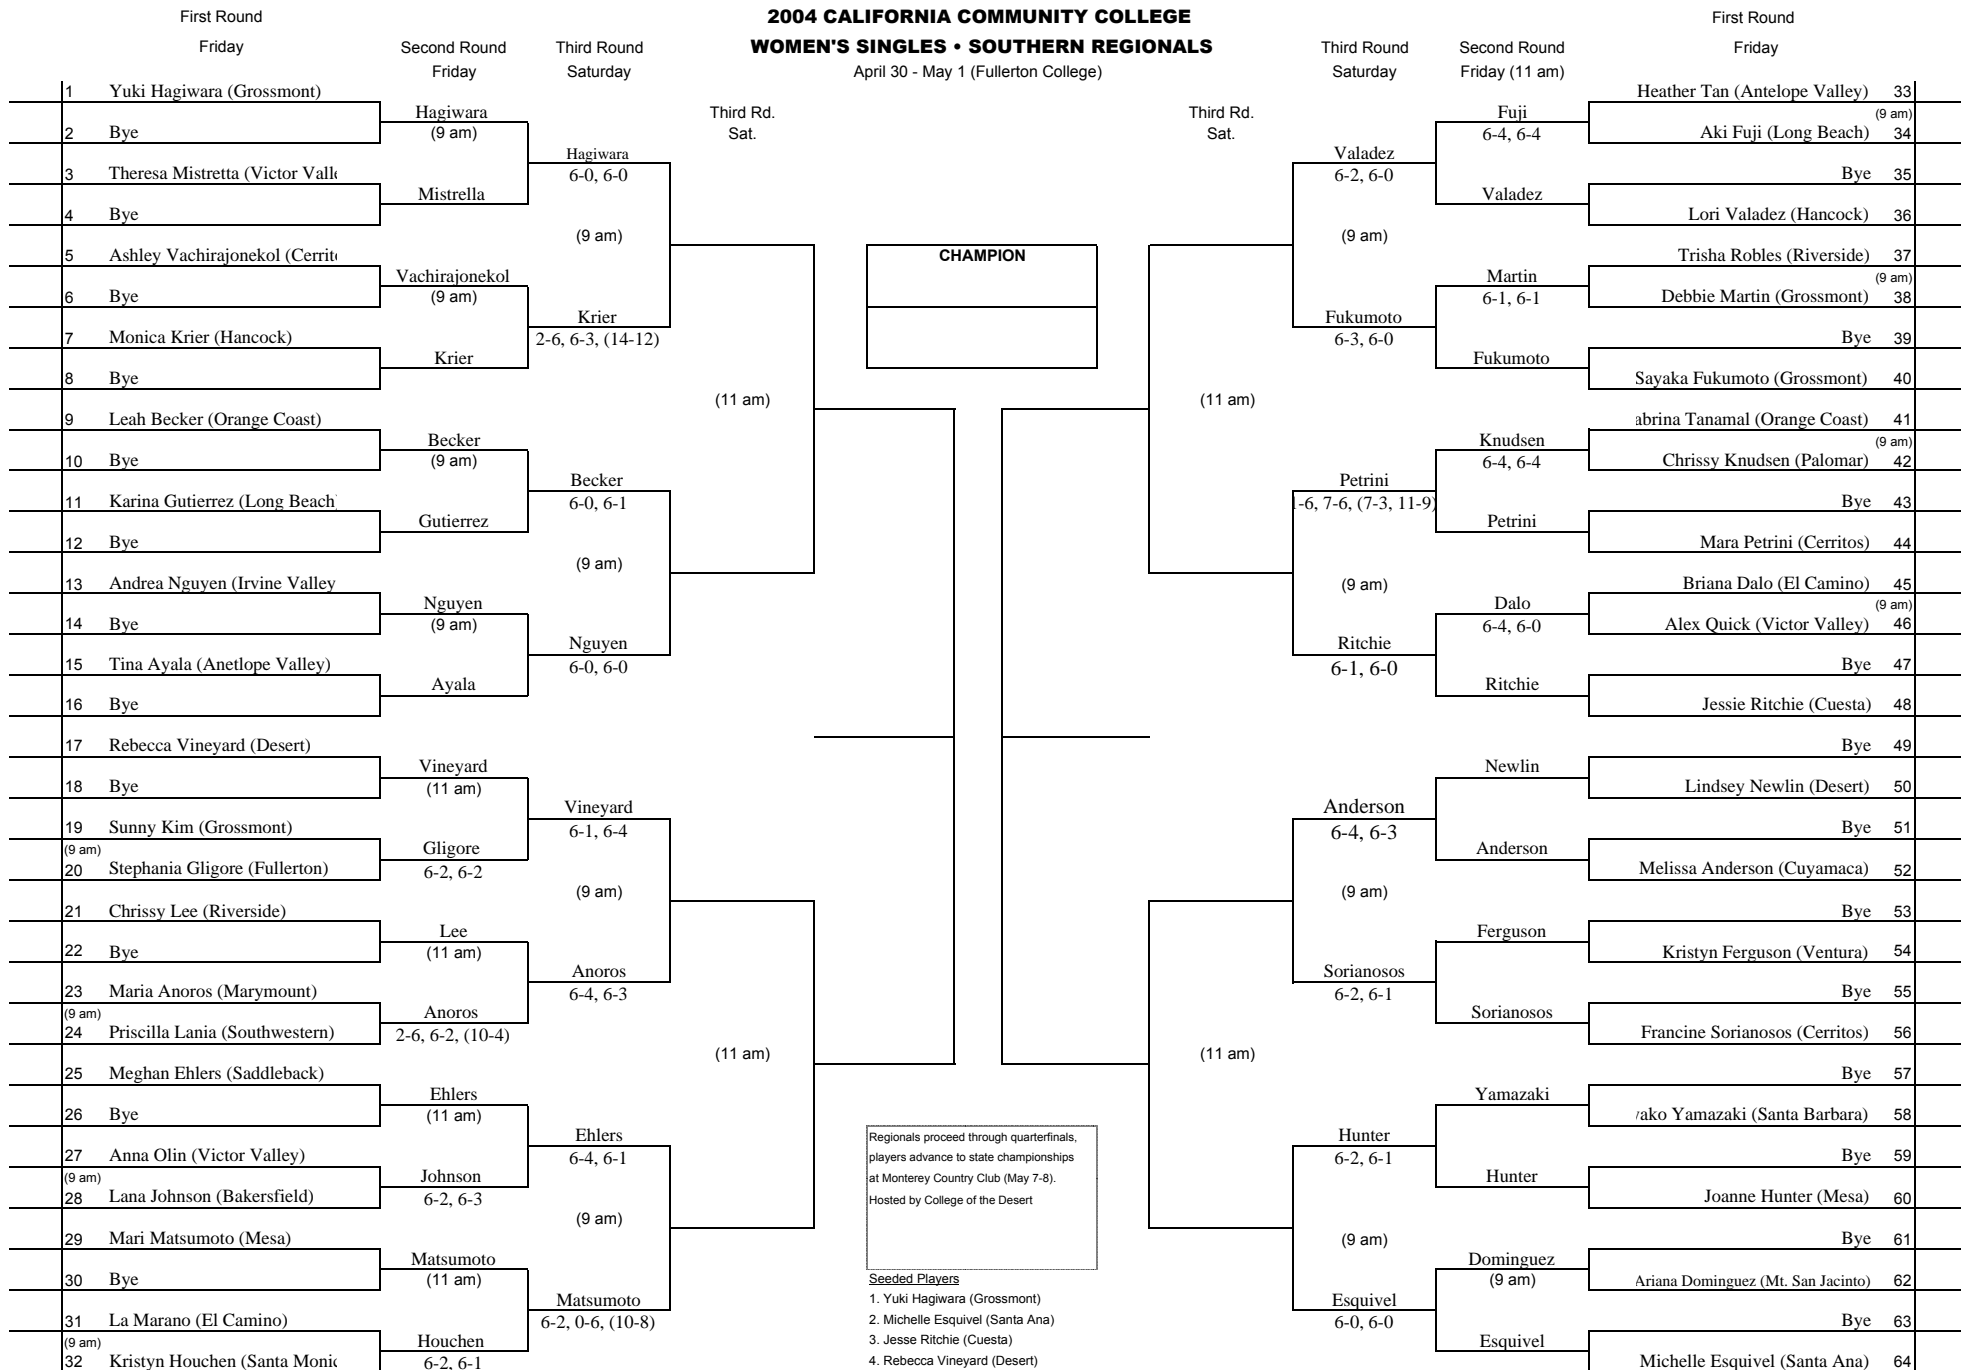

**2004 CALIFORNIA COMMUNITY COLLEGE
WOMEN'S SINGLES • SOUTHERN REGIONALS**

April 30 - May 1 (Fullerton College)

Regionals proceed through quarterfinals, players advance to state championships at Monterey Country Club (May 7-8). Hosted by College of the Desert

- Seeded Players**
- Yuki Hagiwara (Grossmont)
 - Michelle Esquivel (Santa Ana)
 - Jesse Ritchie (Cuesta)
 - Rebecca Vineyard (Desert)
 - Sayaka Fukumoto (Grossmont)
 - Meghan Ehlers (Saddleback)
 - Leah Becker (Orange Coast)
 - Francine Sorianosos (Cerritos)